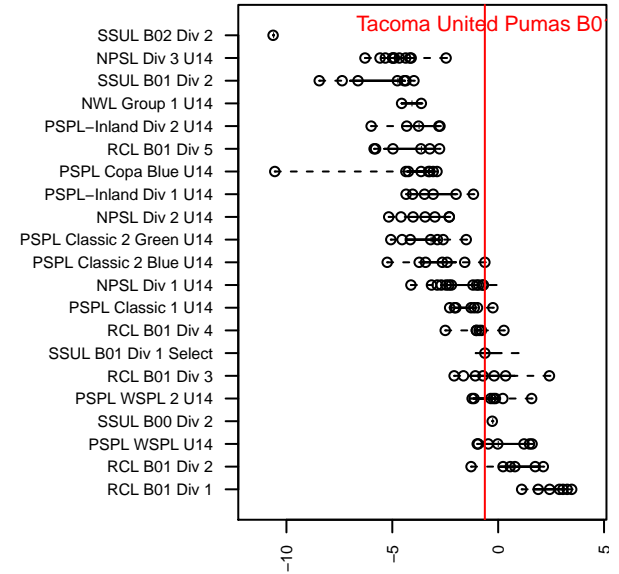

**attack and defense rating
relative to others at age
and all opponents in last 13 months**